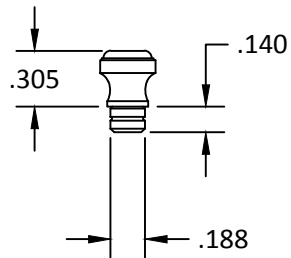

MC-422

Questions- Call before mortising 212-337-8510

BRUSSO [®] <i>American Made</i> PRECISION HARDWARE	©1983-2012 Brusso Hardware LLC 67-69 Greylock Avenue Belleville, NJ 07109 T 212-337-8510 F 212-337-9840	Product: MC-422 Decorative Knob			Revision: D
		Component: Template			File Name: MC-422 Decorative Knob
Tolerances unless otherwise specified: Machined features fraction +/- 1/64, Decimal .XXXX +/- .0005, .XXX +/- .005, Angular +/- 1 Degree, Hole Diameter +.003/- .002		Material: Brass	Drawn by: JM	Checked by: AS	Sheet: 1 of 1
		Scale: None	Date: 06/09/03	Date: 06/12/03	